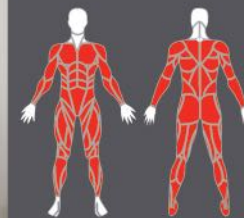

7 KG
FLYWHEEL

CARDIO 

MUSCLES TARGETED

110 KG

850 mm
LENGTH
560 mm
WIDTH
1530 mm
HEIGHT

TIME / SPEED /
DISTANCE / CALORIES

MANUAL

Exclusively available at: